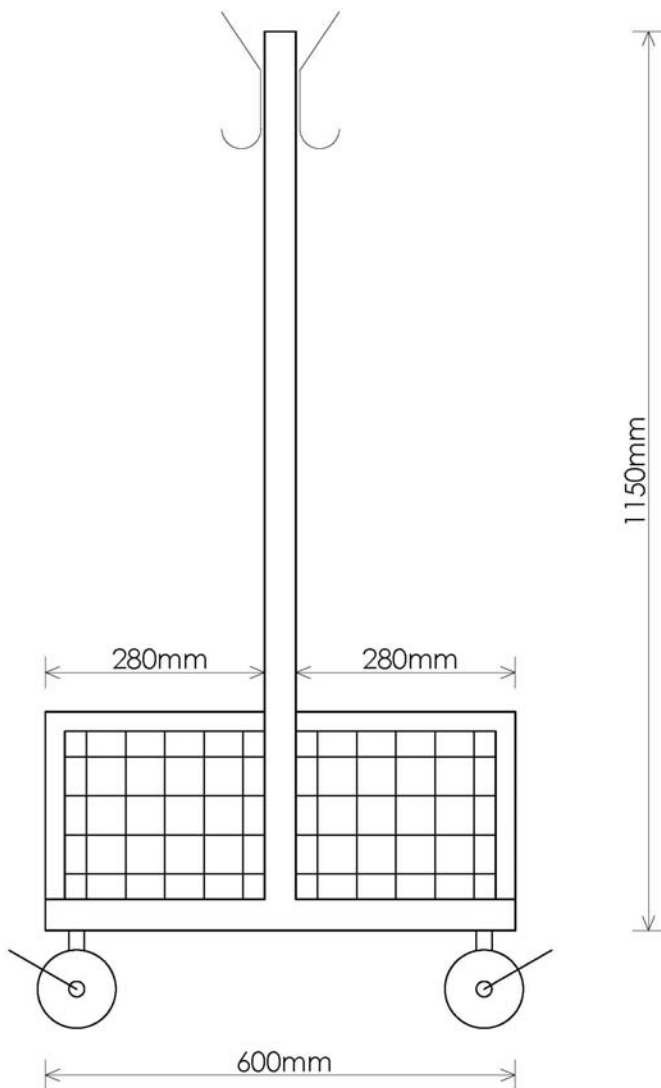

# CLOAKBUDDI

40 x 40 x 2mm ERW MILD STEEL

25 x 25 x 3mm ANGLE BASKET FRAME

50 x 50mm WELDED MESH INFILL

EASY PUSH LOAD RATED BRAKED CASTORS WITH RUBBER TYRES

DESIGNED TO BE  
USED WHERE SPACE  
IS LIMITED

CAN BE EASILY  
MOVED IN AND OUT  
OF CLASSROOMS  
WHEN FULL OF ITEMS  
(COATS, BAGS ETC)