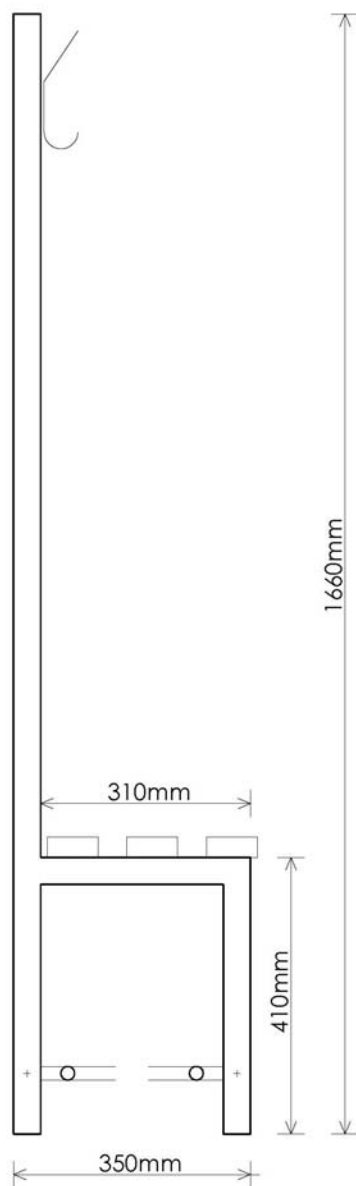

ISLAND BENCH LEG

40 x 40 x 2mm ERW MILD STEEL

SHOE-TRAY AS STANDARD ON THIS LEG

IDEAL FOR CREATING SEATING WHERE SPACE IS TIGHT

ANY LENGTH RUN OF
BENCHING POSSIBLE

IDEAL FOR FLOOR
FIXING

ALL FITTINGS
SUPPLIED

STANDARD STOCK
SIZES SHOWN
(ALTERATIONS
POSSIBLE)

CAN BE SUPPLIED
WITH ADJUSTABLE
FOOT OPTION

PARTIAL ISLAND BENCH LEG

40 x 40 x 2mm ERW MILD STEEL

SHOE-TRAY AS STANDARD ON THIS LEG

IDEAL FOR CORRIDORS WHERE WINDOWS ARE PRESENT

ANY LENGTH RUN OF
BENCHING POSSIBLE

IDEAL FOR FLOOR
FIXING

ALL FITTINGS
SUPPLIED

STANDARD STOCK
SIZES SHOWN
(ALTERATIONS
POSSIBLE)

CAN BE SUPPLIED
WITH ADJUSTABLE
FOOT OPTION