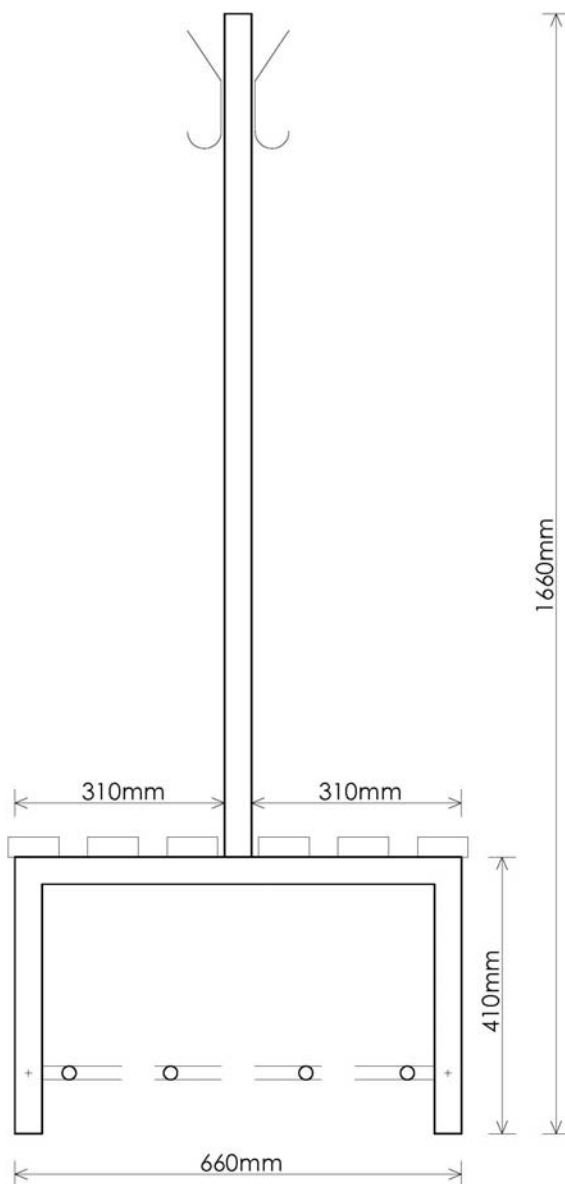

ISLAND BENCH LEG

40 x 40 x 2mm ERW MILD STEEL

SHOE-TRAY AS STANDARD ON THIS LEG

IDEAL FOR CREATING SEATING WHERE SPACE IS TIGHT

ANY LENGTH RUN OF
BENCHING POSSIBLE

IDEAL FOR FLOOR
FIXING

ALL FITTINGS
SUPPLIED

STANDARD STOCK
SIZES SHOWN
(ALTERATIONS
POSSIBLE)

CAN BE SUPPLIED
WITH ADJUSTABLE
FOOT OPTION

PARTIAL ISLAND BENCH LEG

40 x 40 x 2mm ERW MILD STEEL

SHOE-TRAY AS STANDARD ON THIS LEG

IDEAL FOR CORRIDORS WHERE WINDOWS ARE PRESENT

ANY LENGTH RUN OF
BENCHING POSSIBLE

IDEAL FOR FLOOR
FIXING

ALL FITTINGS
SUPPLIED

STANDARD STOCK
SIZES SHOWN
(ALTERATIONS
POSSIBLE)

CAN BE SUPPLIED
WITH ADJUSTABLE
FOOT OPTION