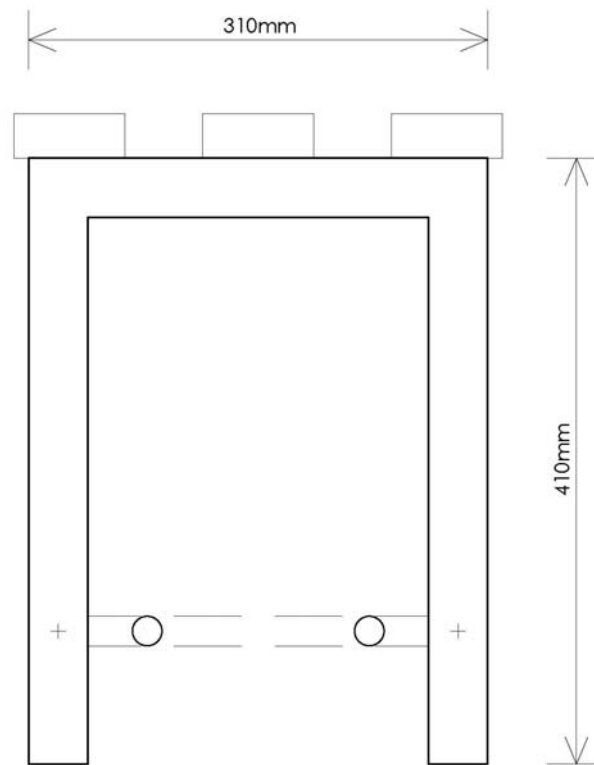

# PERIMETER BENCH LEG

40 x 40 x 2mm ERW MILD STEEL

**FLOOR TO FLOOR LEG**

SHOE-TRAY AS STANDARD ON THIS LEG

ANY LENGTH RUN OF BENCHING POSSIBLE

IDEAL FOR FLOOR FIXING

ALL FITTINGS SUPPLIED

STANDARD STOCK SIZES SHOWN (ALTERATIONS POSSIBLE)

CAN BE SUPPLIED WITH ADJUSTABLE FOOT OPTION